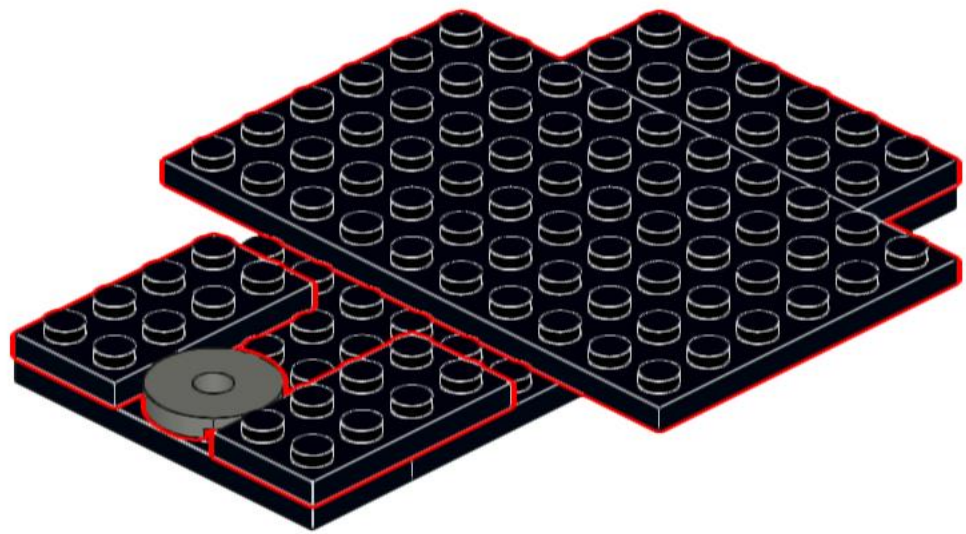

LEGO Star Tracker - Version 6

Build Instructions

David Knapp
SleeplessLights.com

Free - For Information Purposes Only - Use at Own Risk

1

2

3

4