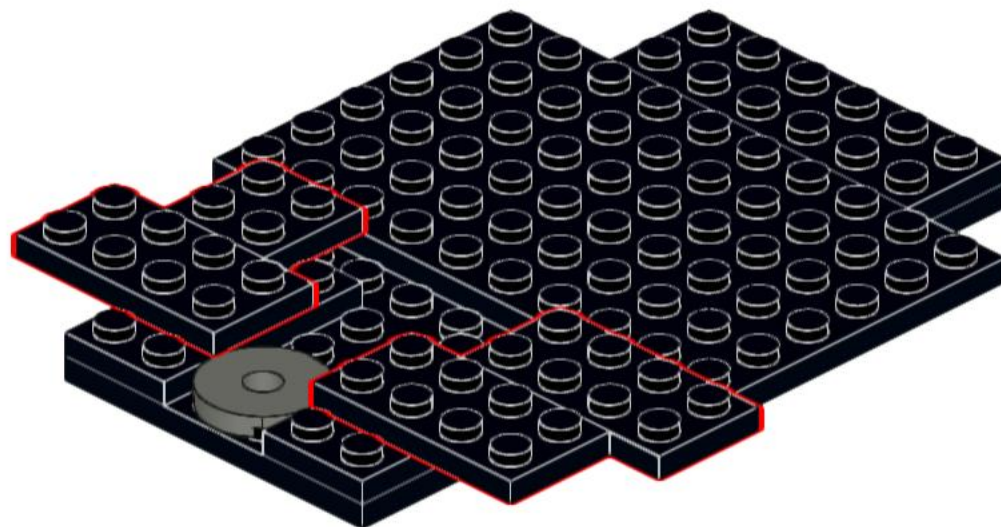

LEGO Star Tracker - Version 6

Build Instructions

David Knapp
SleeplessLights.com

Free - For Information Purposes Only - Use at Own Risk

1

2

3

4